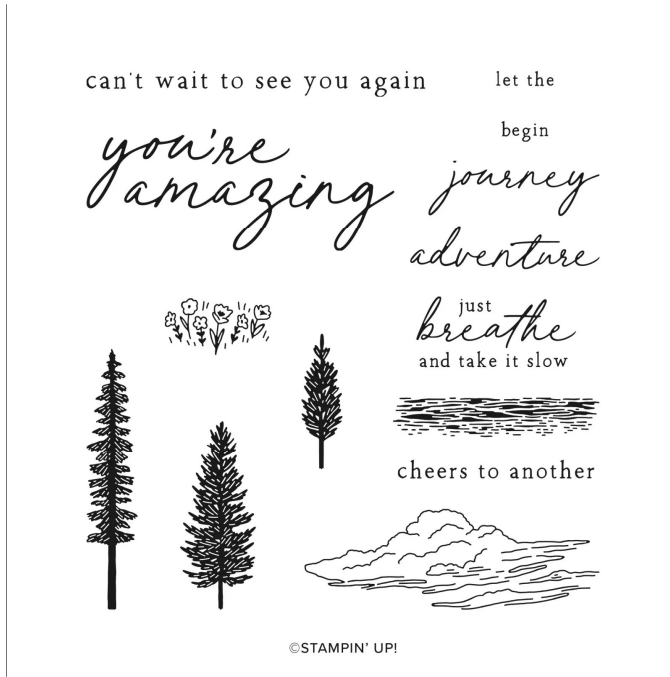

#SUSTamps

Scenic Adventure Stamp Set

Scenic Adventure Stamp Set

#SUSTamps #Photopolymer

Set of 13 photopolymer stamps
 Online Exclusive
 Scenic Adventure Stamp Set 165466

Insert created by Bev Adams, BevAdams.com, BevAdams@verizon.net. All Images © Stampin' Up!

Online
 Exclus

Standard case

6" x 8" cases.

6" case

Standard case

8" case

9" case

Wide